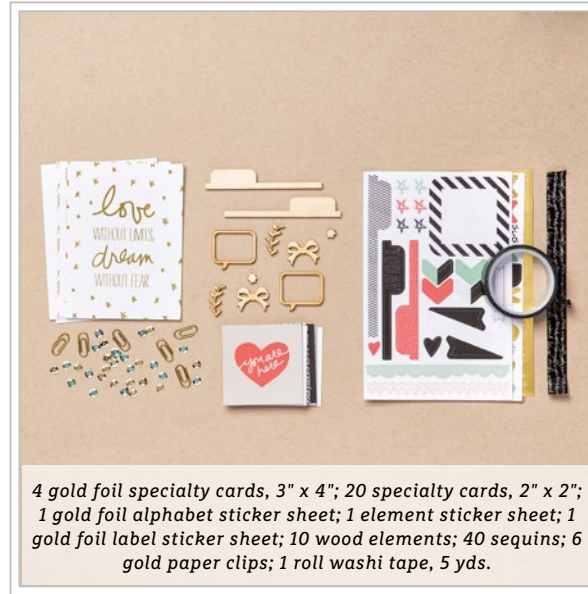

Sneak Peek!

2015-2016 ANNUAL CATALOG

CONSUMABLE ACCESSORIES (Limit 3)

2015-2017 In Color Stampin' Write Markers
(5 markers: 1 ea. of 5 In Colors.)
138333 **\$15.00**

4 gold foil specialty cards, 3" x 4"; 20 specialty cards, 2" x 2";
1 gold foil alphabet sticker sheet; 1 element sticker sheet;
1 gold foil label sticker sheet; 10 wood elements; 40 sequins;
6 gold paper clips; 1 roll washi tape, 5 yds.