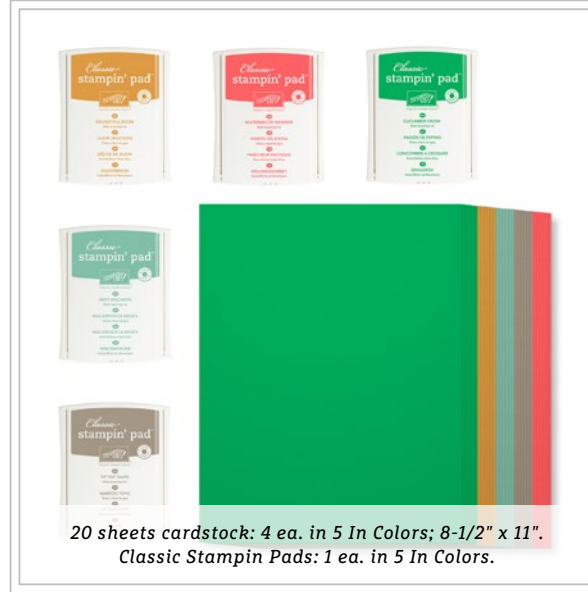

Boho Chic Textured Impressions Folder
138286 **\$7.50**

Bag Punch Board
135862 **\$20.00**

Triple Banner Punch
138292 **\$23.00**

Tree Builder Punch
138295 **\$18.00**

Sneak Peek!

2015 - 2016 ANNUAL CATALOG

CONSUMABLE ACCESSORIES (Limit 3)

Bohemian Designer Series Paper
(12 sheets: 2 ea. of 6 double-sided designs. 12" x 12".)
138446 **\$11.00**

2015-2017 In Color 8-1/2" x 11" Cardstock and Classic Ink Pads Kit
138358 **\$32.50**