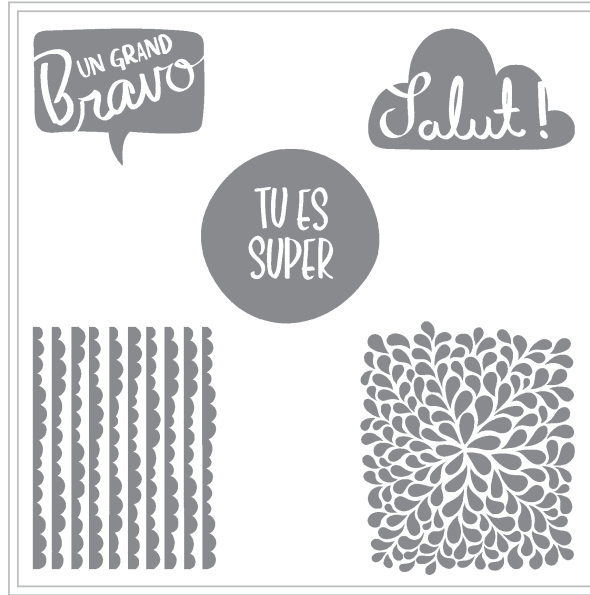

Set de tampons à montage transparent Tu es super

140108 **$18.00** Clear