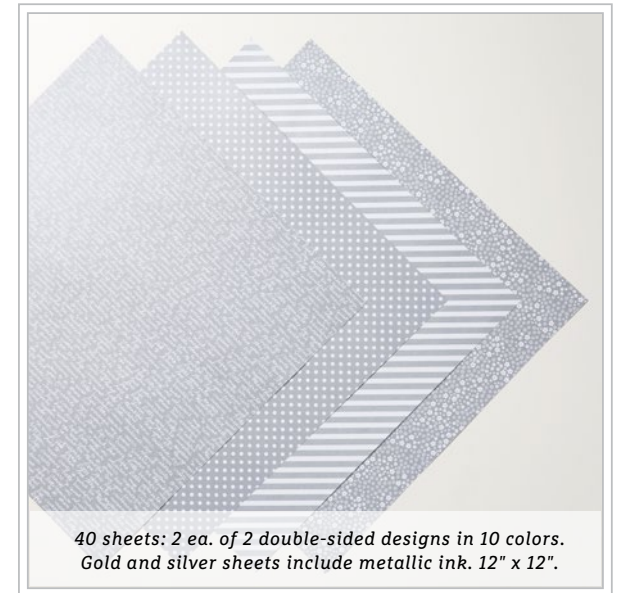

Sneak Peek!

2015-2016 ANNUAL CATALOG

CONSUMABLE ACCESSORIES (Limit 3)

2015-2017 In Color Stampin' Write Markers
(5 markers: 1 ea. of 5 In Colors.)
138333 **\$15.00**

4 gold foil specialty cards, 3" x 4"; 20 specialty cards, 2" x 2";
1 gold foil alphabet sticker sheet; 1 element sticker sheet;
1 gold foil label sticker sheet; 10 wood elements; 40 sequins;
6 gold paper clips; 1 roll washi tape, 5 yds.

2015-2017 In Color Envelope Paper
138312 **\$6.00**

40 sheets: 2 ea. of 2 double-sided designs in 10 colors.
Gold and silver sheets include metallic ink. 12" x 12".

Neutrals Designer Series Paper Stack
138435 **\$22.00**